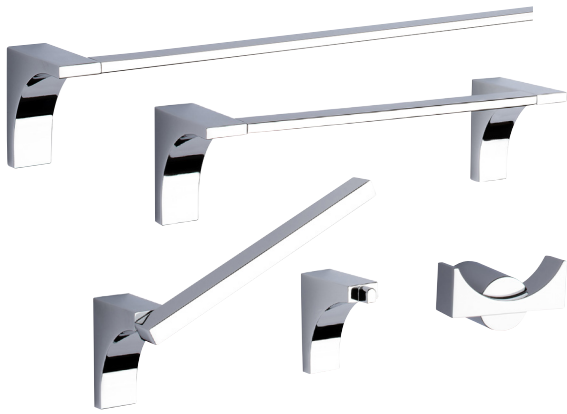

1

Sculptural Elegance

2

Minimalist Style

3

Sweeping Arcs

Sweeping arcs. Subtle curves. Sleek lines and angles. The bold geometric forms that defined the iconic architecture of the Roaring Twenties are back, with renewed relevance for the contemporary homes of today. Introducing Arc Deco, an exclusive collection of coordinated door and bath hardware that embraces the same simplicity of form and expression of pure shape. Each piece features strong intersecting lines that transition to a distinctive arc, balancing stylistic elegance with sculptural form.

Bold sweeping arcs, elegant profiles and refined sculptural forms

- One piece design
- Double robe hook to maximize function
- 16" towel bar is perfect for smaller bathrooms with limited wall space
- Pivoting paper holder makes changing rolls easy
- Concealed screw mount ensures a sleek contemporary installation
- Includes mounting hardware for easy setup
- Coordinates with the Arc Deco door lever
- Available in polished chrome and matte black

LIFETIME
WARRANTY

Arc Deco	FINISH: MATTE BLACK	FINISH: POLISHED CHROME
BUILDER PACK		
HAND TOWEL BAR	04-17309BLK	04-17309
UPC	0 63013 75834 4	0 63013 75727 9
16" TOWEL BAR	04-17316BLK	04-17316
UPC	0 63013 75835 1	0 63013 75729 3
24" TOWEL BAR	04-17324BLK	04-17324
UPC	0 63013 75836 8	0 63013 75731 6
DOUBLE ROBE HOOK	04-17302BLK	04-17302
UPC	0 63013 75829 0	0 63013 75724 8
PIVOTING PAPER HOLDER	04-17308PBLK	04-17308P
UPC	0 63013 75837 5	0 63013 75733 0