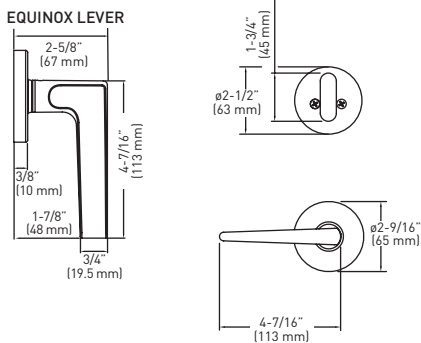

EQUINOX INSIDE LEVER TRIM