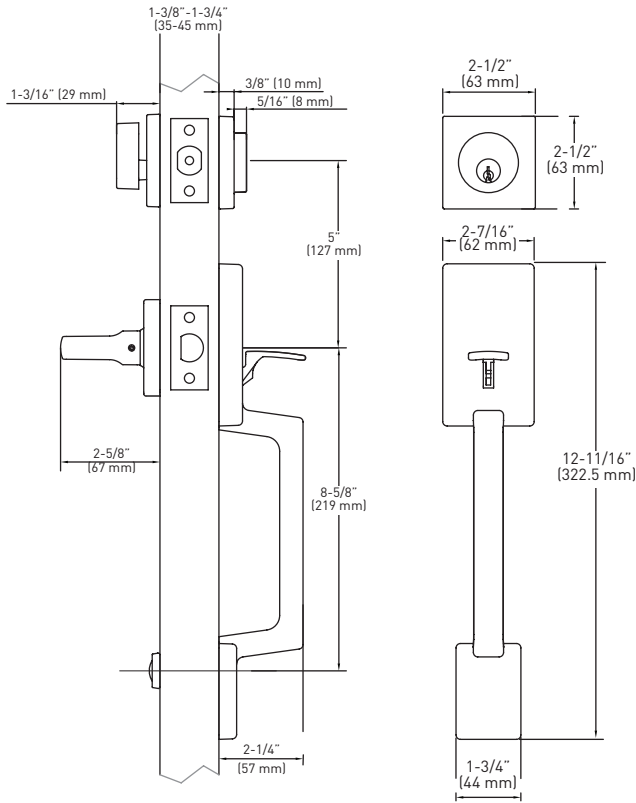

### SPECIFICATIONS

- UNIVERSAL 6-IN-1 LATCHES
- DEADBOLT FITS 2-1/8" (54 mm) OR 1-1/2" (38 mm) BORE HOLE
- INCLUDES 1-3/4" x 2-1/4" FULL RADIUS CORNER "D" STRIKE STANDARD WITH HIGH SECURITY RADIUS CORNER STRIKE 1-1/8" x 2-3/4"
- FITS 1-3/8" TO 1-3/4" (35 mm - 45 mm) THICK DOORS

### 6-IN-1 ADJUSTABLE DEADBOLT LATCH

### 6-IN-1 FIXED HANDLESET LATCH