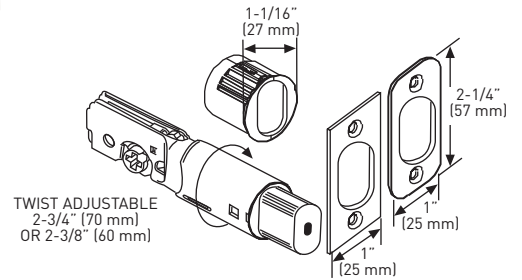

### SPECIFICATIONS

- UNIVERSAL 6-IN-1 LATCHES
- DEADBOLT FITS 2-1/8" (54 mm) OR 1-1/2" (38 mm) BORE HOLE
- INCLUDES 1-3/4" x 2-1/4" FULL RADIUS CORNER "D" STRIKE STANDARD WITH HIGH SECURITY RADIUS CORNER STRIKE 1-1/8" x 2-3/4"
- FITS 1-3/8" TO 1-3/4" (35 mm - 45 mm) THICK DOORS

### 6-IN-1 ADJUSTABLE DEADBOLT LATCH