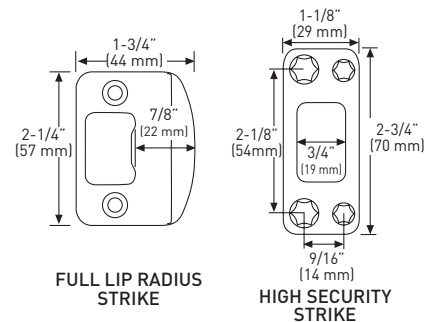

*VEGA INSIDE LEVER TRIM MATTE BLACK ONLY

MEASUREMENTS SUBJECT TO A 3% VARIANCE

MEASUREMENTS ARE FOR REFERENCE ONLY. TAYMOR RESERVES THE RIGHT TO CHANGE THE PRODUCT SPECS WITHOUT NOTICE. FOR PRODUCT WARRANTY, PLEASE VISIT TAYMOR WEBSITE FOR DETAILS

BUILDER PACK

CASE QTY.

WITH EQUINOX SQUARE ROSE LEVER TRIM

AGED BRONZE 10B+	30-D0686	6
SATIN NICKEL 15	30-D0666	6
MATTE BLACK 19*	30-D0696	6
POLISHED CHROME 26	30-D0626	6

*VEGA LEVER TRIM