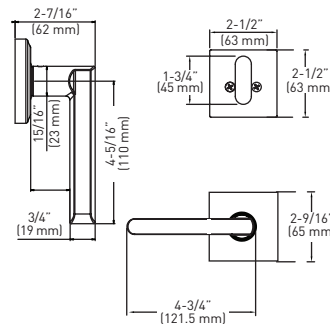

*VEGA INSIDE LEVER TRIM MATTE BLACK ONLY

MEASUREMENTS SUBJECT TO A 3% VARIANCE

MEASUREMENTS ARE FOR REFERENCE ONLY. TAYMOR RESERVES THE RIGHT TO CHANGE THE PRODUCT SPECS WITHOUT NOTICE. FOR PRODUCT WARRANTY, PLEASE VISIT TAYMOR WEBSITE FOR DETAILS

BUILDER PACK

CASE QTY.

WITH EQUINOX SQUARE ROSE LEVER TRIM

AGED BRONZE 10B+	30-D0686	6
SATIN NICKEL 15	30-D0666	6
MATTE BLACK 19*	30-D0696	6
POLISHED CHROME 26	30-D0626	6

*VEGA LEVER TRIM