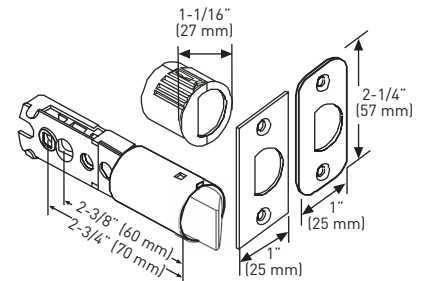

6-IN-1 FIXED HANDLESET LATCH