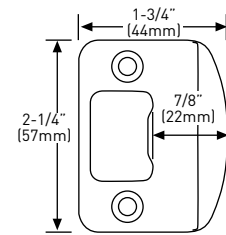

FULL LIP RADIUS STRIKE

MEASUREMENTS SUBJECT TO A 3% VARIANCE

MEASUREMENTS ARE FOR REFERENCE ONLY. TAYMOR RESERVES THE RIGHT TO CHANGE THE PRODUCT SPECS WITHOUT NOTICE. FOR PRODUCT WARRANTY, PLEASE VISIT TAYMOR WEBSITE FOR DETAILS

SLIP STREAM - ROUND ROSE

BUILDER PACK	PRIVACY	PASSAGE	DUMMY	CASE QTY.
SATIN NICKEL 15	30-D007224SN	30-D007234SN	30-724SN	20
MATTE BLACK 19	30-D007224BLK	30-D007234BLK	30-724BLK	20
POLISHED CHROME 26	30-D007224PC	30-D007234PC	30-724PC	20

SLIP STREAM - SQUARE ROSE

BUILDER PACK	PRIVACY	PASSAGE	DUMMY	CASE QTY.
SATIN NICKEL 15	30-D007324SN	30-D007334SN	30-734SN	20
MATTE BLACK 19	30-D007324BLK	30-D007334BLK	30-734BLK	20
POLISHED CHROME 26	30-D007324PC	30-D007334PC	30-734PC	20