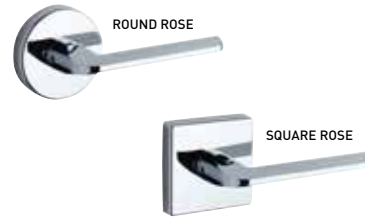

# THE PREMIER SLIP STREAM LEVERSET LINE

### SPECIFICATIONS

- UNIVERSAL 6-IN-1 LATCH: DRIVE IN, SQUARE MORTISE AND RADIUS CORNER WITH ADJUSTABLE BACKSET: 2-3/8" (60 mm) – 2-3/4" (70 mm)
- STANDARD BORE HOLES: 2-1/8" (54 mm)
- FITS STANDARD DOOR THICKNESS: 1-3/8" (35 mm) – 1-3/4" (45 mm)
- FULL LIP RADIUS CORNER STRIKE WITH ADJUSTABLE TAB STANDARD: 1-3/4" x 2-1/4" (45 mm x 57 mm)
- PUSH BUTTON AUTO-RELEASE ON PRIVACY FUNCTION