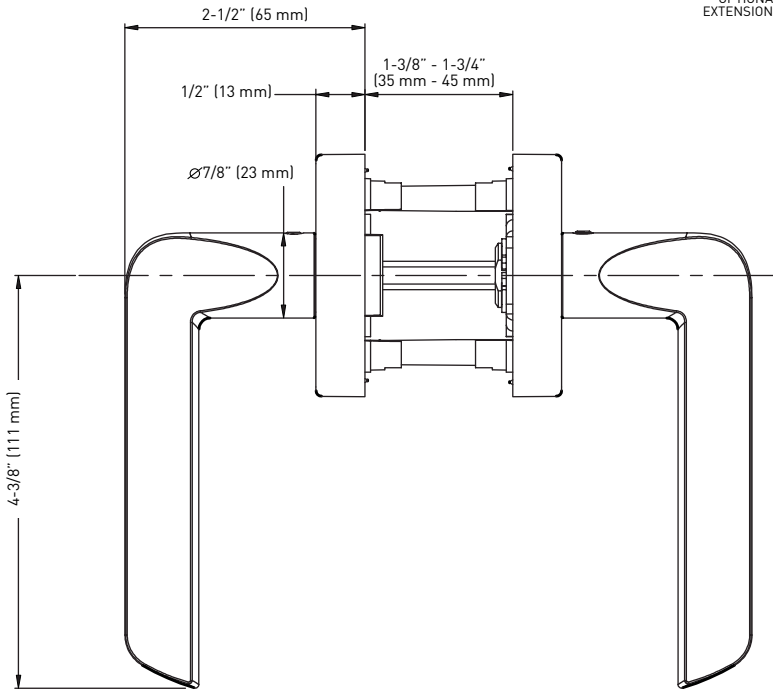

6-IN-1 PRIVACY/PASSAGE LATCH