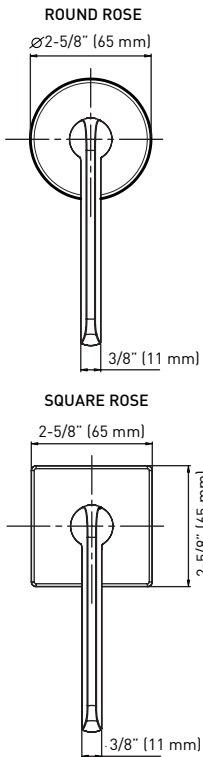

6-IN-1 PRIVACY/PASSAGE LATCH