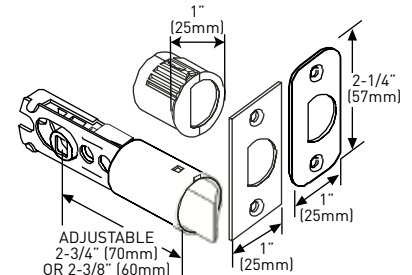

6-IN-1 PRIVACY/PASSAGE LATCH