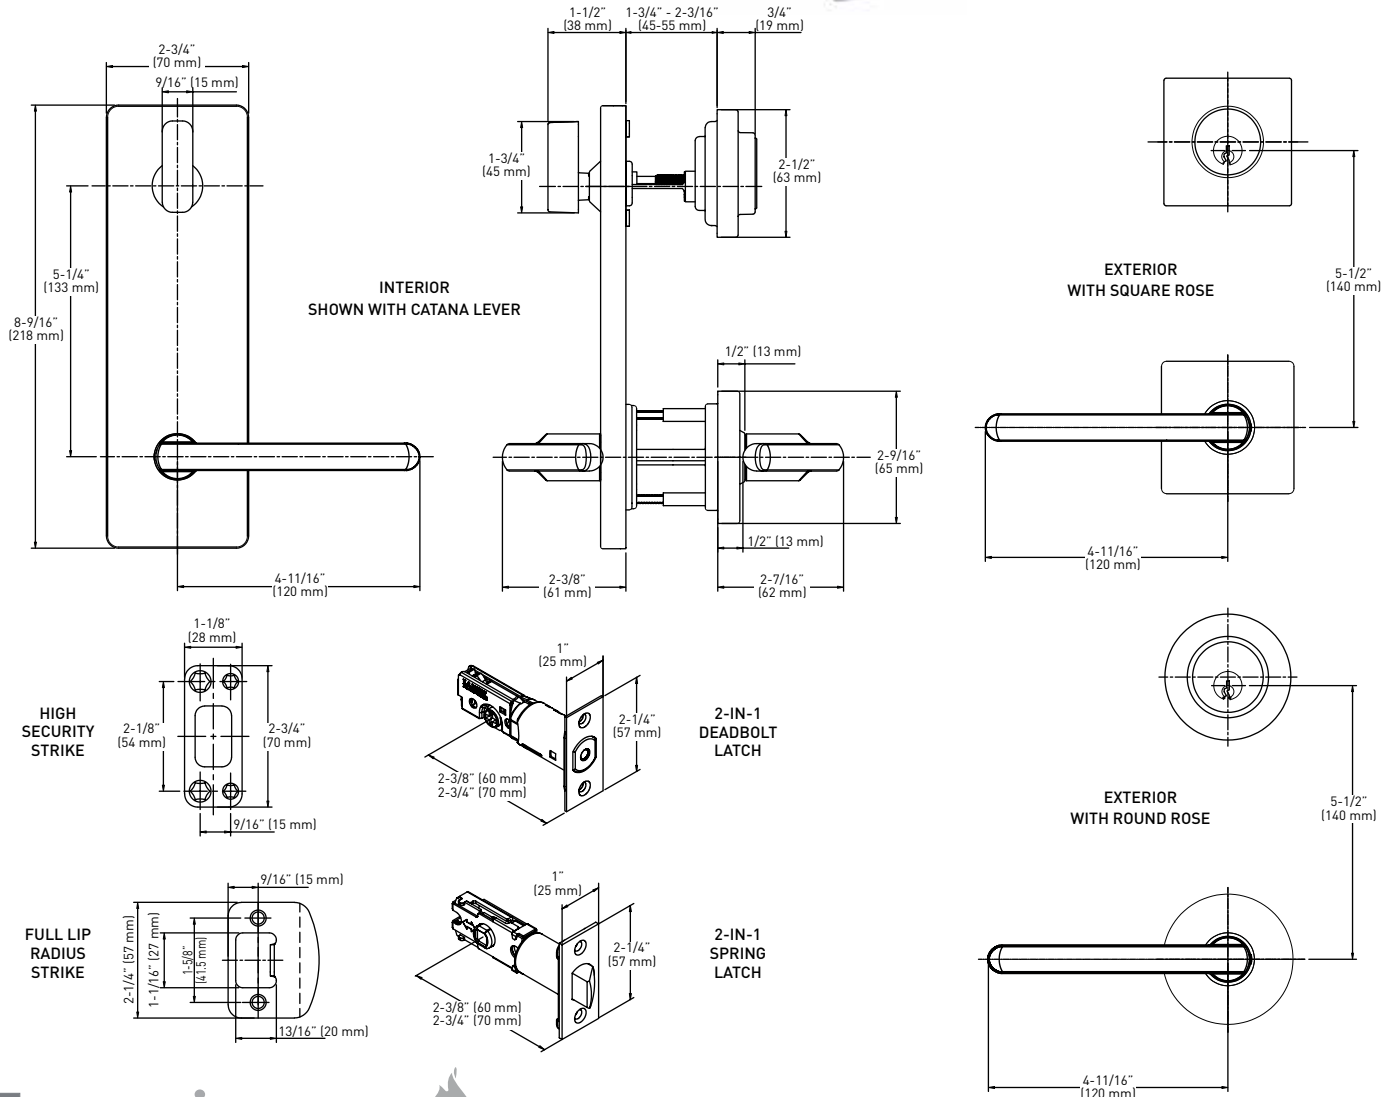

### FEATURES

- › SINGLE MOTION OF INSIDE LEVER SIMULTANEOUSLY RETRACTS LATCHBOLT AND DEADBOLT FOR QUICK AND EASY EGRESS
- › INTERCHANGEABLE WITH ANY TAYMOR PREMIER SERIES LEVER TRIM
- › CONFORMS TO CALIFORNIA STATE REFERENCE CODE WHEN USED WITH CATANA LEVER (LEVER RETURNING TO WITHIN 1/2" OF DOOR FACE)
- › 2-IN-1 LATCHES WITH ADJUSTABLE BACKSET: 2-3/8" (60 MM) – 2-3/4" (70 MM)
- › SQUARE CORNER FACE PLATES 1" X 2-1/4" FOR DEADBOLT AND SPRING LATCH
- › INCLUDES LATCH LINER FOR 1-1/8" WIDE PREP
- › HIGH TENSILE STEEL ANTI-SAW DEADBOLT WITH 1" THROW
- › FITS STANDARD 5-1/2" (140 MM) C/C BORE DISTANCE AND 2-1/8" (54 MM) BORE HOLE DIAMETER
- › FITS DOOR THICKNESS: 1-3/4" (45 MM) – 2-1/8" (54 MM)
- › FULL LIP RADIUS CORNER SPRING LATCH STRIKE WITH ADJUSTABLE TAB
- › HIGH SECURITY DEADBOLT STRIKE