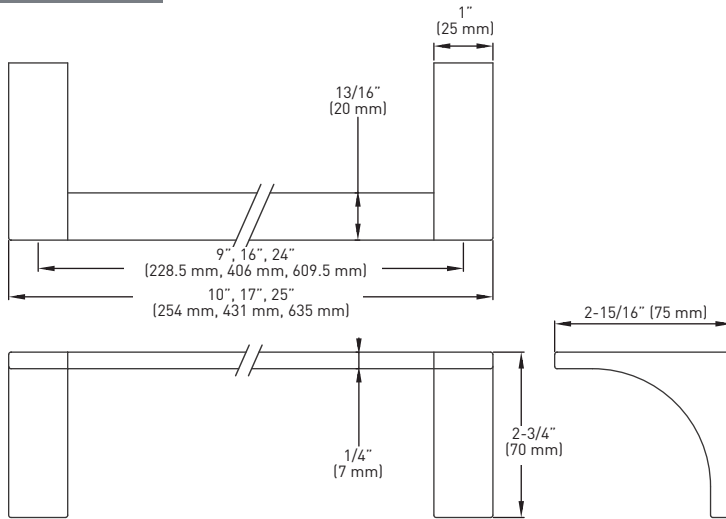

Taymor® | P R O D U C T SPECIFICATIONS

ARC DECO

FEATURES

- › MOUNTING PLATES:
  - DOUBLE ROBE HOOK: 1-1/4" x 1" (31 mm x 25 mm) - ZINC
  - OTHER ITEMS: 13/16" x 2" x 1/4" (21 mm x 51 mm x 6 mm) - ZINC
- › NYLON ANCHORS
- › STEEL PHILLIPS HEAD SCREWS: #8 x 1-1/4" (32 mm)
- › ZINC DIE-CAST CONSTRUCTION (POSTS)
- › ONE PIECE DESIGN

TOWEL BAR

PIVOTING PAPER HOLDER

MEASUREMENTS SUBJECT TO A 3% VARIANCE

MEASUREMENTS ARE FOR REFERENCE ONLY. TAYMOR RESERVES THE RIGHT TO CHANGE THE PRODUCT SPECS WITHOUT NOTICE. FOR PRODUCT WARRANTY, PLEASE VISIT TAYMOR WEBSITE FOR DETAILS

BUILDER PACK	MATTE BLACK 19	POLISHED CHROME 26	MATERIAL	CASE QTY.
9" HAND TOWEL BAR	04-17309BLK	04-17309	ZINC/STAINLESS STEEL	10
16" TOWEL BAR	04-17316BLK	04-17316	ZINC/STAINLESS STEEL	10
24" TOWEL BAR	04-17324BLK	04-17324	ZINC/STAINLESS STEEL	10
DOUBLE ROBE HOOK	04-17302BLK	04-17302	ZINC	10
PIVOTING PAPER HOLDER	04-17308PBLK	04-17308P	ZINC	10