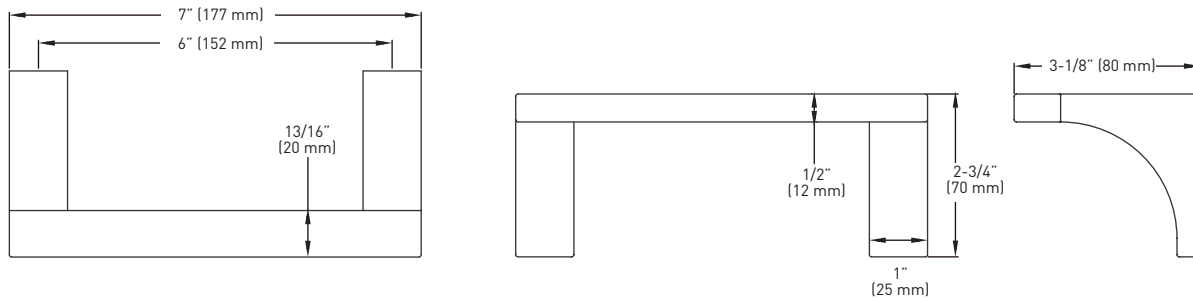

PIVOTING PAPER HOLDER

MEASUREMENTS SUBJECT TO A 3% VARIANCE

MEASUREMENTS ARE FOR REFERENCE ONLY. TAYMOR RESERVES THE RIGHT TO CHANGE THE PRODUCT SPECS WITHOUT NOTICE. FOR PRODUCT WARRANTY, PLEASE VISIT TAYMOR WEBSITE FOR DETAILS

BUILDER PACK	MATTE BLACK 19	POLISHED CHROME 26	MATERIAL	CASE QTY.
9" HAND TOWEL BAR	04-17309BLK	04-17309	ZINC/STAINLESS STEEL	10
16" TOWEL BAR	04-17316BLK	04-17316	ZINC/STAINLESS STEEL	10
24" TOWEL BAR	04-17324BLK	04-17324	ZINC/STAINLESS STEEL	10
DOUBLE ROBE HOOK	04-17302BLK	04-17302	ZINC	10
PIVOTING PAPER HOLDER	04-17308PBLK	04-17308P	ZINC	10