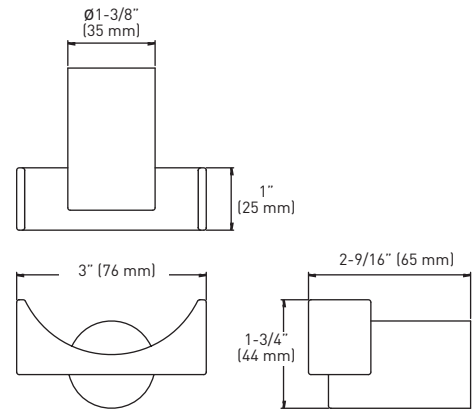

Taymor® | P R O D U C T SPECIFICATIONS

ARC DECO

FEATURES

- › MOUNTING PLATES:
  - DOUBLE ROBE HOOK: 1-1/4" x 1" (31 mm x 25 mm) - ZINC
  - OTHER ITEMS: 13/16" x 2" x 1/4" (21 mm x 51 mm x 6 mm) - ZINC
- › NYLON ANCHORS
- › STEEL PHILLIPS HEAD SCREWS: #8 x 1-1/4" (32 mm)
- › ZINC DIE-CAST CONSTRUCTION (POSTS)
- › ONE PIECE DESIGN

TOWEL BAR

PIVOTING PAPER HOLDER

MEASUREMENTS SUBJECT TO A 3% VARIANCE

MEASUREMENTS ARE FOR REFERENCE ONLY. TAYMOR RESERVES THE RIGHT TO CHANGE THE PRODUCT SPECS WITHOUT NOTICE. FOR PRODUCT WARRANTY, PLEASE VISIT TAYMOR WEBSITE FOR DETAILS

BUILDER PACK	MATTE BLACK 19	POLISHED CHROME 26	MATERIAL	CASE QTY.
9" HAND TOWEL BAR	04-17309BLK	04-17309	ZINC/STAINLESS STEEL	10
16" TOWEL BAR	04-17316BLK	04-17316	ZINC/STAINLESS STEEL	10
24" TOWEL BAR	04-17324BLK	04-17324	ZINC/STAINLESS STEEL	10
DOUBLE ROBE HOOK	04-17302BLK	04-17302	ZINC	10
PIVOTING PAPER HOLDER	04-17308PBLK	04-17308P	ZINC	10