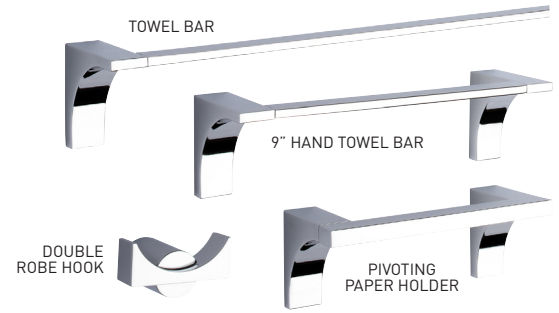

### FEATURES

- › MOUNTING PLATES:
  - DOUBLE ROBE HOOK: 1-1/4" x 1" (31 mm x 25 mm) - ZINC
  - OTHER ITEMS: 13/16" x 2" x 1/4" (21 mm x 51 mm x 6 mm) - ZINC
- › NYLON ANCHORS
- › STEEL PHILLIPS HEAD SCREWS: #8 x 1-1/4" (32 mm)
- › ZINC DIE-CAST CONSTRUCTION (POSTS)
- › ONE PIECE DESIGN