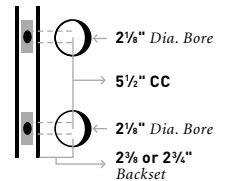

PLEASE NOTE:

The cells highlighted bold in the above tables are for illustrative purposes only.

Minimum quantity of 60 pieces, and 100 days lead time applies to all split finish/trim orders.

SPLIT FINISH/TRIM TAYMOR® PREMIER INTERCONNECTED LOCK

FULL KEYING SERVICES AVAILABLE
6 pin SC4 keyway, packaged in
Keyed Different.

FIRE RATED
Meets UL 3-hour fire rating standards.

**FITS STANDARD
DOOR PREP**

5½" center-to-center
bore distance.

Taymor®

taymor.com