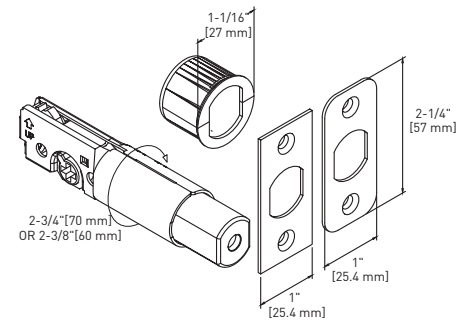

FEATURES

- UNIVERSAL 6-IN-1 LATCHES
- DEADBOLT FITS 2-1/8" (54 mm) OR 1-1/2" (38 mm) BORE HOLE
- INCLUDES 1-3/4" x 2-1/4" FULL RADIUS CORNER "D" STRIKE STANDARD WITH HIGH SECURITY RADIUS CORNER STRIKE 1-1/8" x 2-3/4"
- FITS 1-3/8" TO 1-3/4" (35 mm - 45 mm) THICK DOORS

6-IN1 ADJUSTABLE DEADBOLT LATCH

6-IN1 FIXED DEADBOLT LATCH

SQUARE SILVER MOON INSIDE LEVER TRIM

FULL LIP RADIUS STRIKE

HIGH SECURITY STRIKE

BOX PACKAGING

MATTE BLACK 19

SATIN NICKEL 15

CASE QTY.

HIGH NOTE WITH SILVER MOON SQUARE ROSE LEVER TRIM

36-D067654BLK

36-D067654SN

6