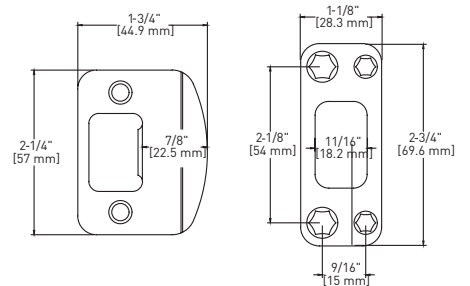

FEATURES

- UNIVERSAL 6-IN-1 LATCHES
- DEADBOLT FITS 2-1/8" (54 mm) OR 1-1/2" (38 mm) BORE HOLE
- INCLUDES 1-3/4" x 2-1/4" FULL RADIUS CORNER "D" STRIKE STANDARD WITH HIGH SECURITY RADIUS CORNER STRIKE 1-1/8" x 2-3/4"
- FITS 1-3/8" TO 1-3/4" (35 mm - 45 mm) THICK DOORS

6-IN1 ADJUSTABLE DEADBOLT LATCH

6-IN1 FIXED DEADBOLT LATCH

SQUARE SILVER MOON INSIDE LEVER TRIM

FULL LIP RADIUS STRIKE

HIGH SECURITY STRIKE

BOX PACKAGING

MATTE BLACK 19

SATIN NICKEL 15

CASE QTY.

HIGH NOTE WITH SILVER MOON SQUARE ROSE LEVER TRIM

36-D067654BLK

36-D067654SN

6