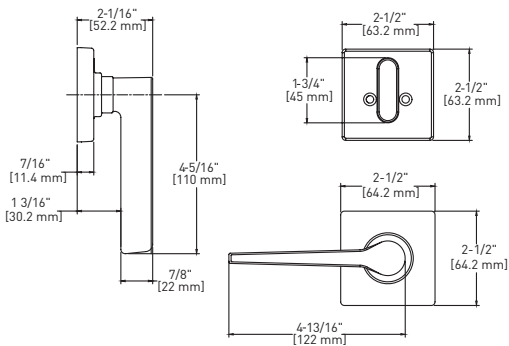

FEATURES

- UNIVERSAL 6-IN-1 LATCHES
- DEADBOLT FITS 2-1/8" (54 mm) OR 1-1/2" (38 mm) BORE HOLE
- INCLUDES 1-3/4" x 2-1/4" FULL RADIUS CORNER "D" STRIKE STANDARD WITH HIGH SECURITY RADIUS CORNER STRIKE 1-1/8" x 2-3/4"
- FITS 1-3/8" TO 1-3/4" (35 mm - 45 mm) THICK DOORS

6-IN1 ADJUSTABLE DEADBOLT LATCH

6-IN1 FIXED DEADBOLT LATCH

SQUARE SILVER MOON INSIDE LEVER TRIM

FULL LIP RADIUS STRIKE

HIGH SECURITY STRIKE

BOX PACKAGING

MATTE BLACK 19

SATIN NICKEL 15

CASE QTY.

HIGH NOTE WITH SILVER MOON SQUARE ROSE LEVER TRIM

36-D067654BLK

36-D067654SN

6