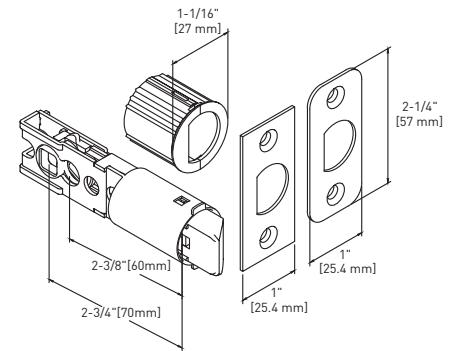

FEATURES

- UNIVERSAL 6-IN-1 LATCHES
- DEADBOLT FITS 2-1/8" (54 mm) OR 1-1/2" (38 mm) BORE HOLE
- INCLUDES 1-3/4" x 2-1/4" FULL RADIUS CORNER "D" STRIKE STANDARD WITH HIGH SECURITY RADIUS CORNER STRIKE 1-1/8" x 2-3/4"
- FITS 1-3/8" TO 1-3/4" (35 mm - 45 mm) THICK DOORS

6-IN1 ADJUSTABLE DEADBOLT LATCH

6-IN1 FIXED DEADBOLT LATCH

SQUARE SILVER MOON INSIDE LEVER TRIM

FULL LIP RADIUS STRIKE

HIGH SECURITY STRIKE

BOX PACKAGING

MATTE BLACK 19

SATIN NICKEL 15

CASE QTY.

HIGH NOTE WITH SILVER MOON SQUARE ROSE LEVER TRIM

36-D067654BLK

36-D067654SN

6