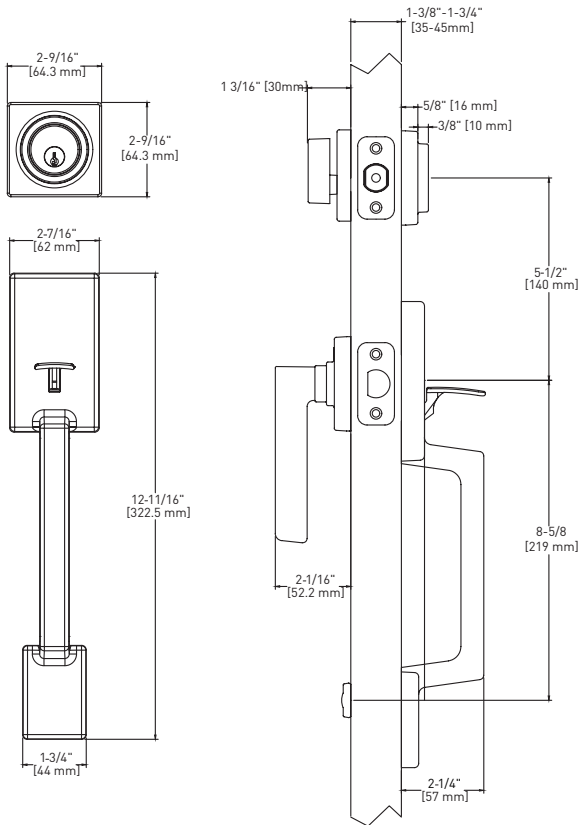

FEATURES

- UNIVERSAL 6-IN-1 LATCHES
- DEADBOLT FITS 2-1/8" (54 mm) OR 1-1/2" (38 mm) BORE HOLE
- INCLUDES 1-3/4" x 2-1/4" FULL RADIUS CORNER "D" STRIKE STANDARD WITH HIGH SECURITY RADIUS CORNER STRIKE 1-1/8" x 2-3/4"
- FITS 1-3/8" TO 1-3/4" (35 mm - 45 mm) THICK DOORS

6-IN1 ADJUSTABLE DEADBOLT LATCH

6-IN1 FIXED DEADBOLT LATCH

SQUARE SILVER MOON INSIDE LEVER TRIM

FULL LIP RADIUS STRIKE

HIGH SECURITY STRIKE

BOX PACKAGING

MATTE BLACK 19

SATIN NICKEL 15

CASE QTY.

HIGH NOTE WITH SILVER MOON SQUARE ROSE LEVER TRIM

36-D067654BLK

36-D067654SN

6