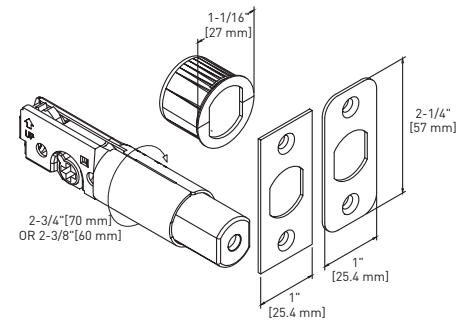

## FEATURES

- UNIVERSAL 6-IN-1 LATCHES
- DEADBOLT FITS 2-1/8" (54 mm) OR 1-1/2" (38 mm) BORE HOLE
- INCLUDES 1-3/4" x 2-1/4" FULL RADIUS CORNER "D" STRIKE STANDARD WITH HIGH SECURITY RADIUS CORNER STRIKE 1-1/8" x 2-3/4"
- FITS 1-3/8" TO 1-3/4" (35 mm - 45 mm) THICK DOORS

### 6-IN1 ADJUSTABLE DEADBOLT LATCH

### 6-IN1 FIXED DEADBOLT LATCH