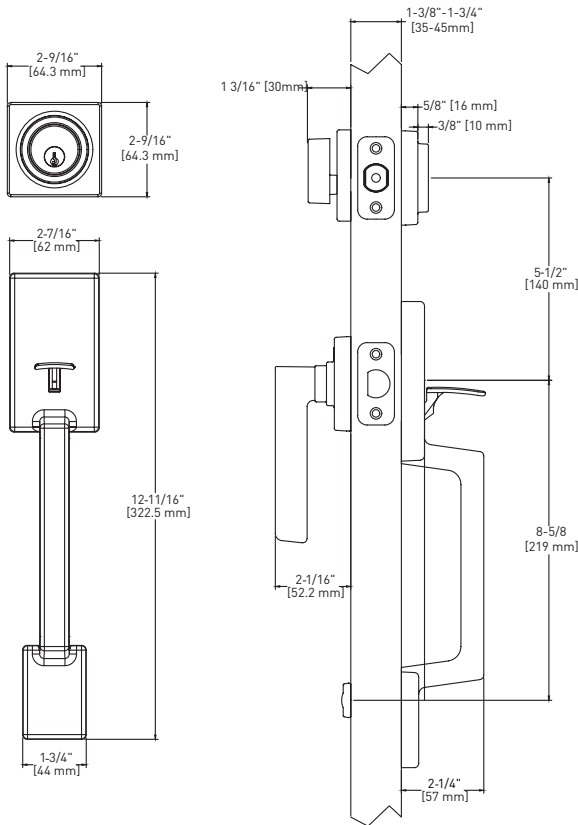

## FEATURES

- UNIVERSAL 6-IN-1 LATCHES
- DEADBOLT FITS 2-1/8" (54 mm) OR 1-1/2" (38 mm) BORE HOLE
- INCLUDES 1-3/4" x 2-1/4" FULL RADIUS CORNER "D" STRIKE STANDARD WITH HIGH SECURITY RADIUS CORNER STRIKE 1-1/8" x 2-3/4"
- FITS 1-3/8" TO 1-3/4" (35 mm - 45 mm) THICK DOORS

### 6-IN1 ADJUSTABLE DEADBOLT LATCH

### 6-IN1 FIXED DEADBOLT LATCH

### SQUARE SILVER MOON INSIDE LEVER TRIM

FULL LIP  
RADIUS STRIKE

HIGH SECURITY  
STRIKE

BOX PACKAGING

MATTE BLACK 19

SATIN NICKEL 15

CASE QTY.

HIGH NOTE WITH SILVER MOON SQUARE ROSE LEVER TRIM