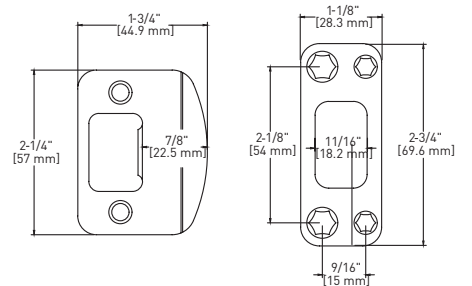

SQUARE SILVER MOON INSIDE LEVER TRIM

FULL LIP
RADIUS STRIKE

HIGH SECURITY
STRIKE

BOX PACKAGING

MATTE BLACK 19

SATIN NICKEL 15

CASE QTY.

HIGH NOTE WITH SILVER MOON SQUARE ROSE LEVER TRIM

36-D067654BLK

36-D067654SN

6