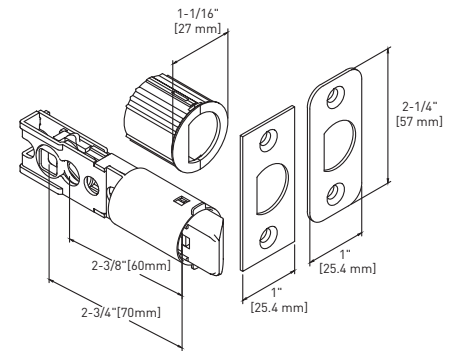

## FEATURES

- UNIVERSAL 6-IN-1 LATCHES
- DEADBOLT FITS 2-1/8" (54 mm) OR 1-1/2" (38 mm) BORE HOLE
- INCLUDES 1-3/4" x 2-1/4" FULL RADIUS CORNER "D" STRIKE STANDARD WITH HIGH SECURITY RADIUS CORNER STRIKE 1-1/8" x 2-3/4"
- FITS 1-3/8" TO 1-3/4" (35 mm - 45 mm) THICK DOORS

### 6-IN1 ADJUSTABLE DEADBOLT LATCH

### 6-IN1 FIXED DEADBOLT LATCH