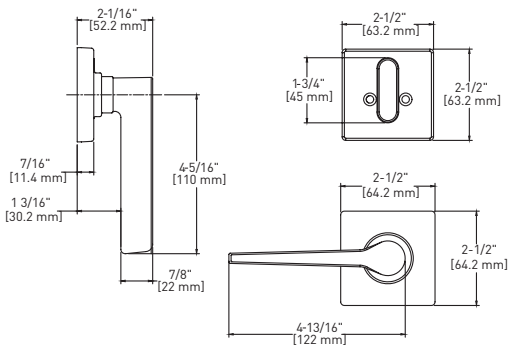

SQUARE SILVER MOON INSIDE LEVER TRIM

FULL LIP
RADIUS STRIKE

HIGH SECURITY
STRIKE

BOX PACKAGING

MATTE BLACK 19

SATIN NICKEL 15

CASE QTY.

HIGH NOTE WITH SILVER MOON SQUARE ROSE LEVER TRIM

36-D067654BLK

36-D067654SN

6