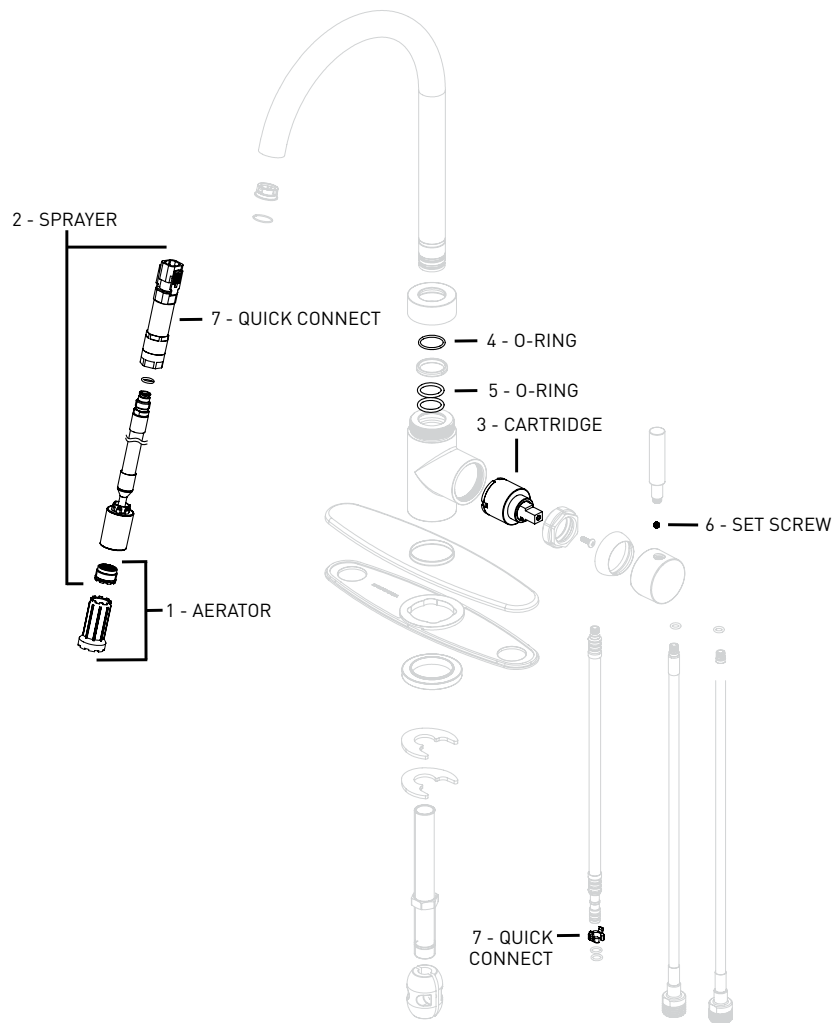

ASTRAL

06-8722S / 06-8722SBLK
KITCHEN FAUCET

REPLACEMENT PARTS AVAILABLE

FOR PARTS NOT LISTED CONTACT CUSTOMER SERVICE

REPLACEMENT PARTS	POLISHED CHROME WITH BLACK ACCENT PART NUMBER	POLISHED CHROME PART NUMBER
1 - AERATOR	06-RP0782	06-RP0782
2 - SPRAYER	06-RP0755	06-RP0755
3 - CARTRIDGE	06-RP0080	06-RP0080
4 - O-RING	06-RP1072	06-RP1072
5 - O-RING	06-RP0754	06-RP0754
6 - SET SCREW	06-RP0721	06-RP0721
7 - QUICK CONNECT	06-RP0744	06-RP0744