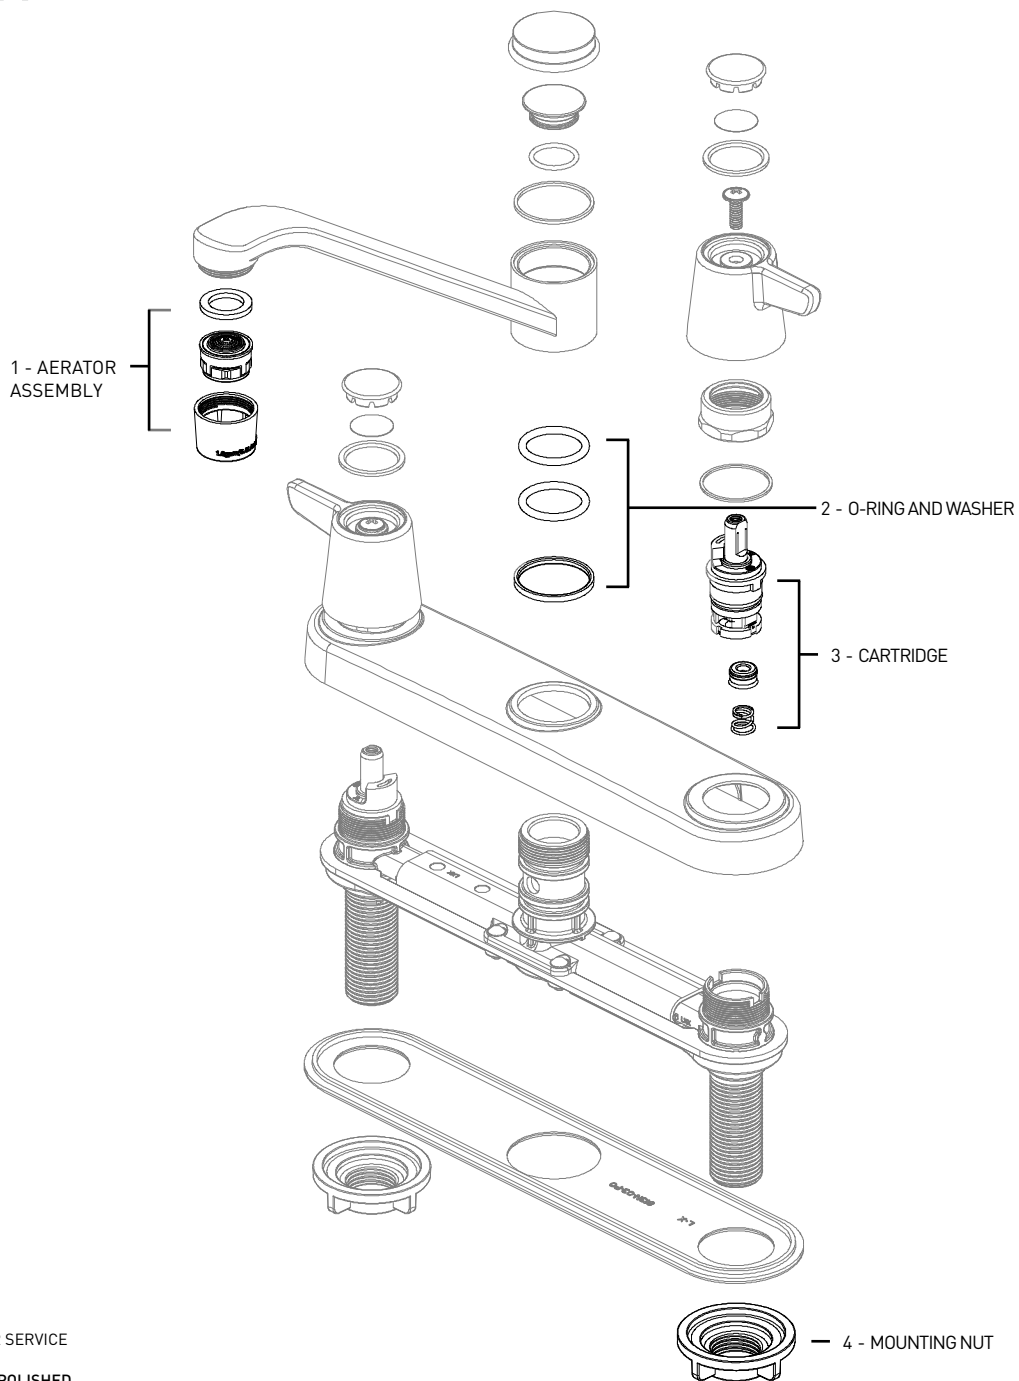

SUNGLOW

06-8867H
KITCHEN FAUCET

REPLACEMENT PARTS AVAILABLE

FOR PARTS NOT LISTED CONTACT CUSTOMER SERVICE

REPLACEMENT PARTS	POLISHED CHROME PART NUMBER
1 - AERATOR ASSEMBLY	06-RP1109
2 - O-RING AND WASHER	06-RP1108
3 - CARTRIDGE	06-RP0069
4 - MOUNTING NUT	06-RP0186