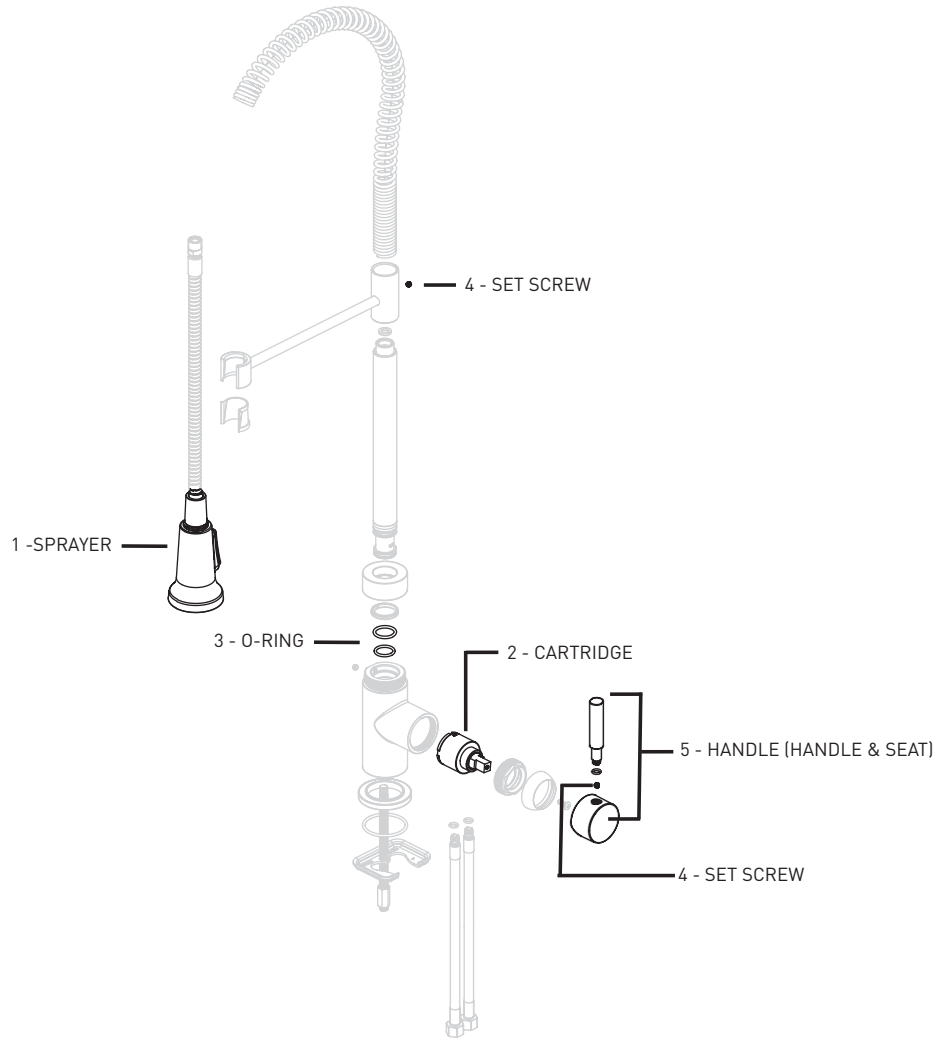

ASTRAL

06-8835S
KITCHEN FAUCET

REPLACEMENT PARTS AVAILABLE

FOR PARTS NOT LISTED CONTACT CUSTOMER SERVICE

| REPLACEMENT PARTS | POLISHED CHROME PART NUMBER |
|------------------------|-----------------------------|
| 1 - SPRAYER | 06-RP0350 |
| 2 - CARTRIDGE | 06-RP0080 |
| 3 - O-RING | 06-RP0760 |
| 4 - SET SCREW | 06-RP0721 |
| 5 - HANDLE (WITH SEAT) | 06-RP1016 |