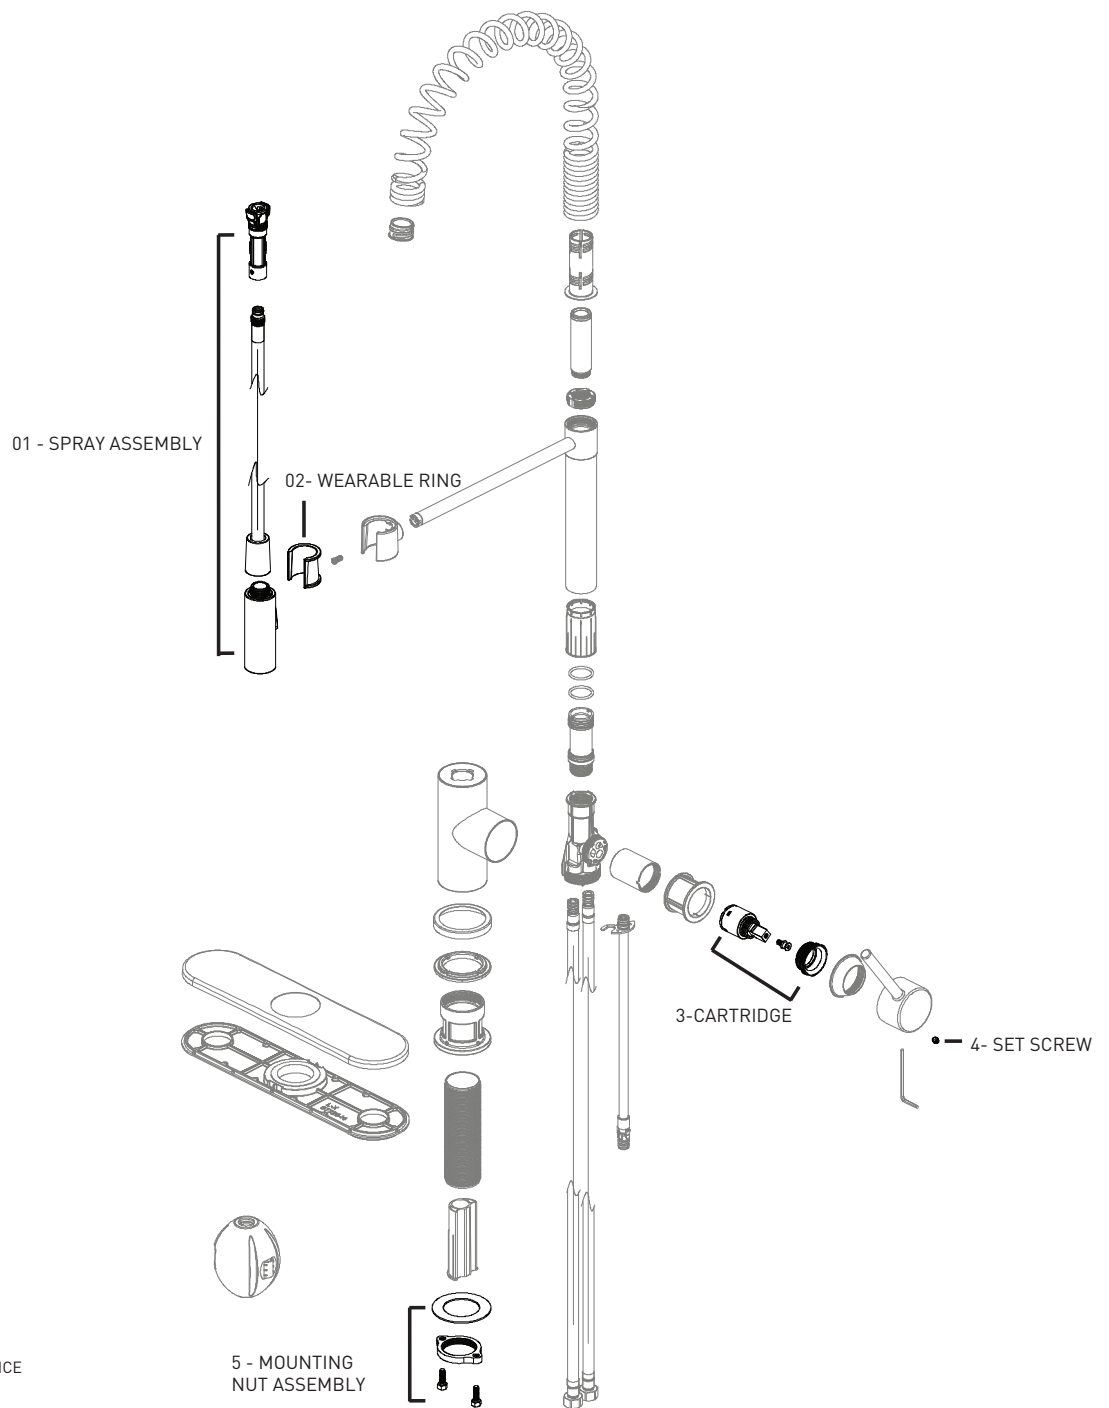

ASTRAL

06-8835S
KITCHEN FAUCET

REPLACEMENT PARTS AVAILABLE

FOR PARTS NOT LISTED CONTACT CUSTOMER SERVICE

REPLACEMENT PARTS	POLISHED CHROME PART NUMBER
1 - SPRAY ASSEMBLY	06-RP1100
2 - WEARABLE RING	06-RP1101
3 - CARTRIDGE	06-RP1104
4 - SET SCREW	06-RP0721
5 - MOUNTING NUT ASSEMBLY	06-RP1105