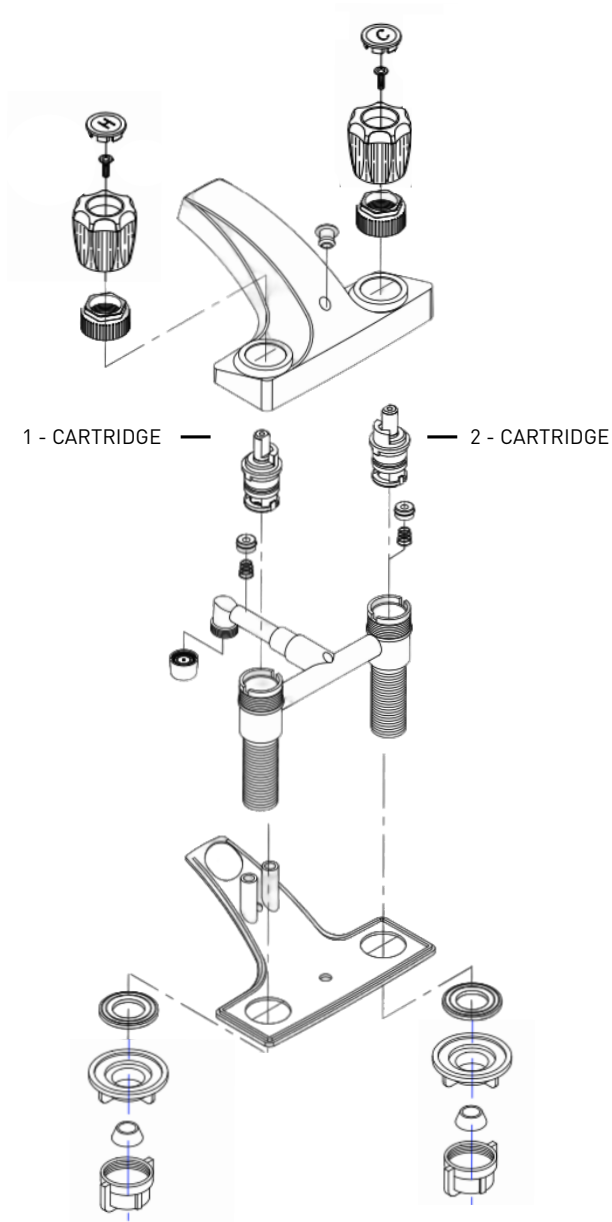

FUNDAMENTALS

06-4431

TWO-HANDLE BATHROOM FAUCET

REPLACEMENT PARTS AVAILABLE

FOR PARTS NOT LISTED CONTACT CUSTOMER SERVICE

REPLACEMENT PARTS	POLISHED CHROME PART NUMBER
1 - CARTRIDGE	06-RP0736H
2 - CARTRIDGE	06-RP0736C