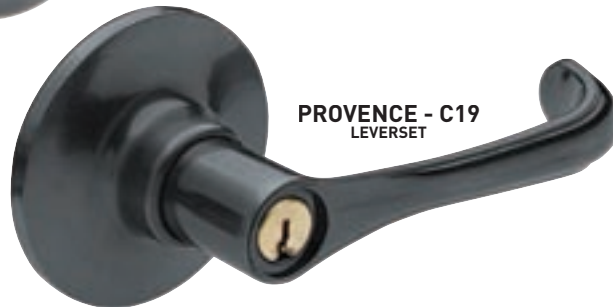

We have served up the timeless elegance of **MATTE BLACK**, now available in our New Professional Series Locks. Dress your doors with character.

BASIC **BLACK**

ON THE MENU:

- Ball Knobs
- Leversets
- Handlesets
- Deadbolts

CAPRI - C19
BALL KNOB

DEADBOLT - C19
SINGLE CYLINDER

ASHFORD - C19
HANDLESET

AT YOUR SERVICE:

- Lifetime Mechanical Warranty
- 5 Year Powder Coat Finish

PROVENCE - C19
LEVERSET

WESTERN CANADA PHONE 604 540 9525 FAX 604 540 2153
TOLL FREE PHONE 800 267 4774 TOLL FREE FAX 800 661 6692

EASTERN CANADA PHONE 905 362 3660 FAX 905 362 3661
TOLL FREE PHONE 800 387 7064 TOLL FREE FAX 800 567 2053

www.taymor.com

BASIC BLACK

FEATURES

- All metal parts
- 4-in-1 Drive In Adjustable Latch or 2-in-1 Square Mortise Adjustable Latch
- Exposed mounting for ease of installation
- Keyed Alike or Keyed Different
- Master Keying, Construction Keying and Grand Master Keying available
- Other latch and strike configurations are available on request
- Available with die-cast Shield to increase ease of installation and enhance security
- Meets ANSI BHMA A156.2 Grade 3 standards - including 200,000 cycle performance testing

CAPRI BALL KNOB

ENTRY - FRONT/BACK BALL KNOB INSIDE TURN BUTTON

4-IN-1 DRIVE IN ADJUSTABLE LATCH

2-IN-1 SQUARE MORTISE ADJUSTABLE LATCH

	C19 MATTE BLACK	CASE PACK
33-D3814BLK		10
33-S3814BLK		10
PRIVACY - BED/BATH BALL KNOB INSIDE TURN BUTTON		
33-D3824BLK		10
33-S3824BLK		10
PASSAGE - HALL/CLOSET BALL KNOB		
33-D3834BLK		10
33-S3834BLK		10
DUMMY - SINGLE SIDE BALL KNOB		
33-384BLK		10